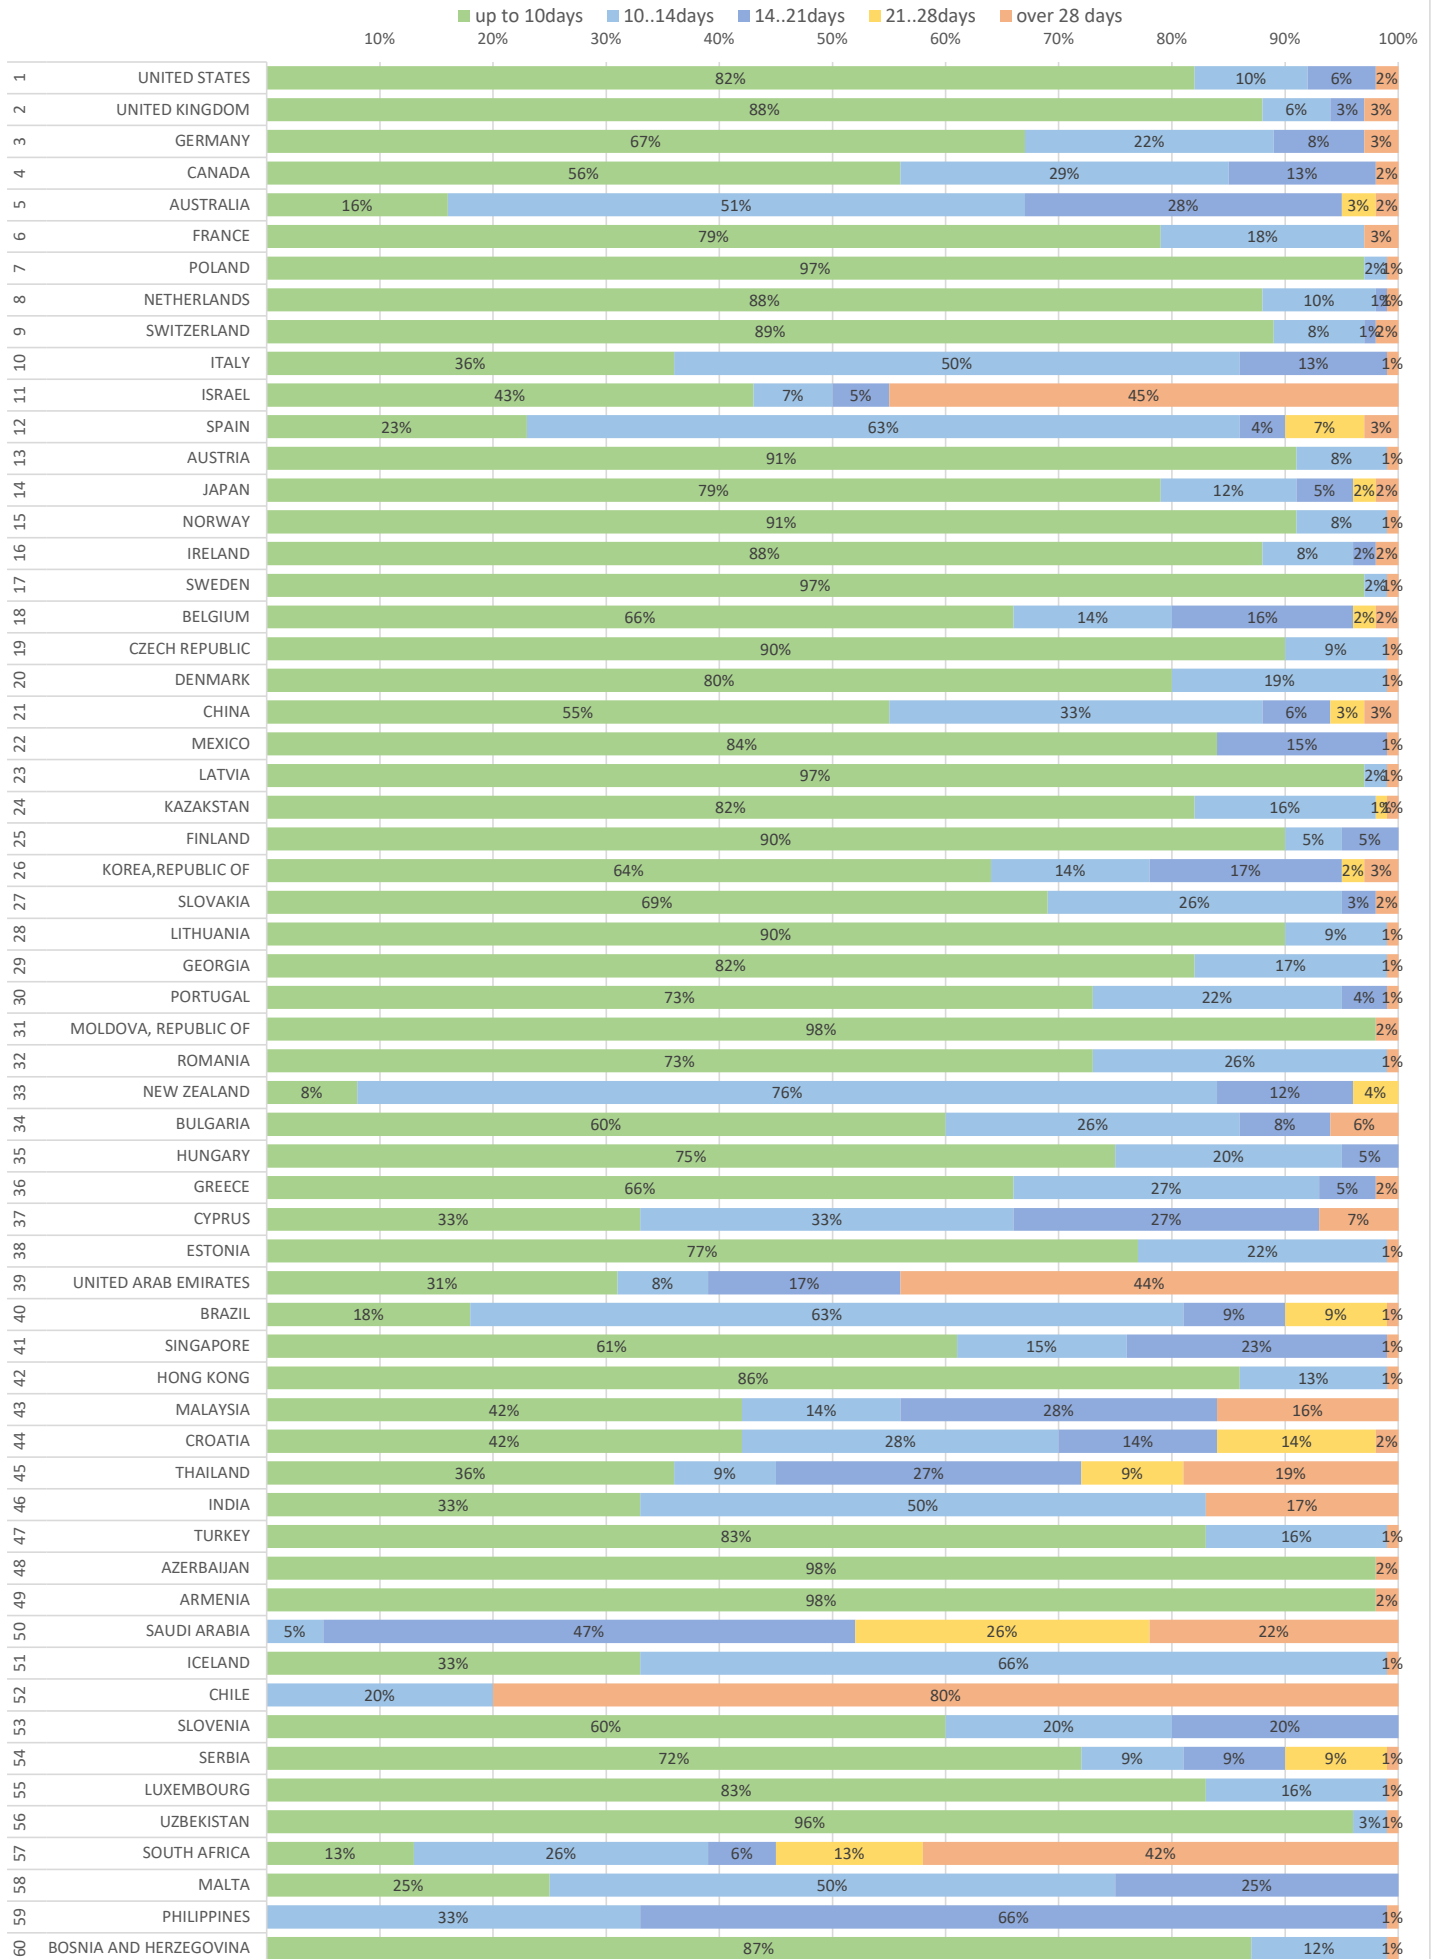

month  
MAR\_2026

PRODUCT  
PRIME and packets

time from receipt at the Ukrposhta post office to processing in the country of destination,  
taking into account all necessary customs formalities in Ukraine

month  
MAR\_2026

PRODUCT  
EMS

time from receipt at the Ukrposhta post office to processing in the country of destination,  
taking into account all necessary customs formalities in Ukraine

month  
MAR\_2026

PRODUCT  
parcels

time from receipt at the Ukrposhta post office to processing in the country of destination,  
taking into account all necessary customs formalities in Ukraine

month  
MAR\_2026

PRODUCT  
letters

*time from receipt at the Ukrposhta post office to processing in the country of destination,  
taking into account all necessary customs formalities in Ukraine*