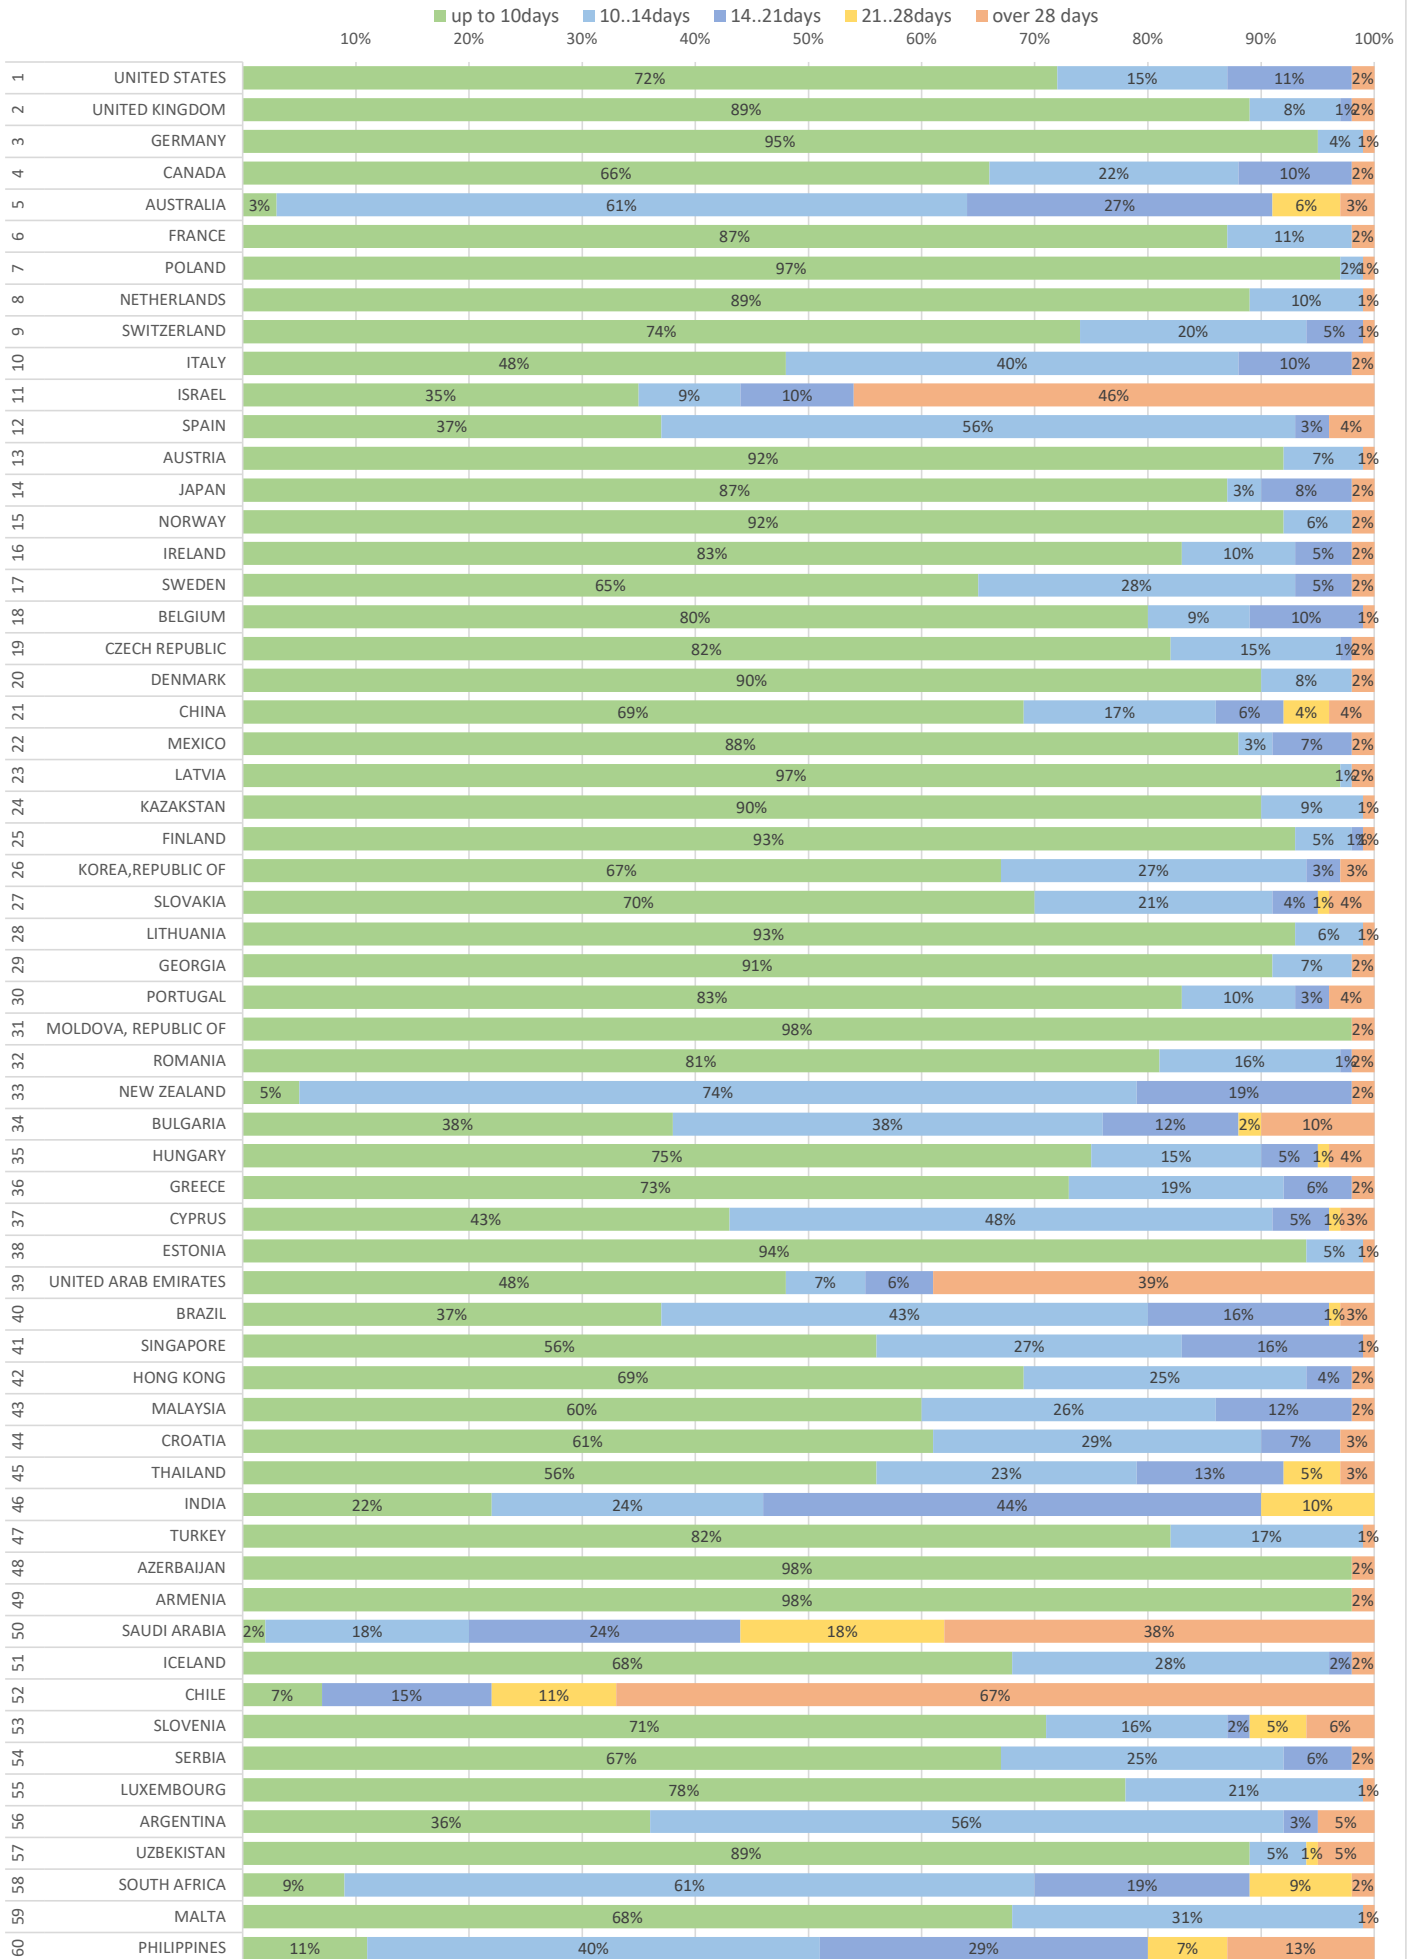

month  
MAR\_2026

PRODUCT  
PRIME and packets

time from receipt at the Ukrposhta post office to processing in the country of destination,  
taking into account all necessary customs formalities in Ukraine

month  
MAR\_2026

PRODUCT  
EMS

time from receipt at the Ukrposhta post office to processing in the country of destination,  
taking into account all necessary customs formalities in Ukraine

month  
MAR\_2026

PRODUCT  
parcels

time from receipt at the Ukrposhta post office to processing in the country of destination,  
taking into account all necessary customs formalities in Ukraine

month  
MAR\_2026

PRODUCT  
letters

*time from receipt at the Ukrposhta post office to processing in the country of destination,  
taking into account all necessary customs formalities in Ukraine*