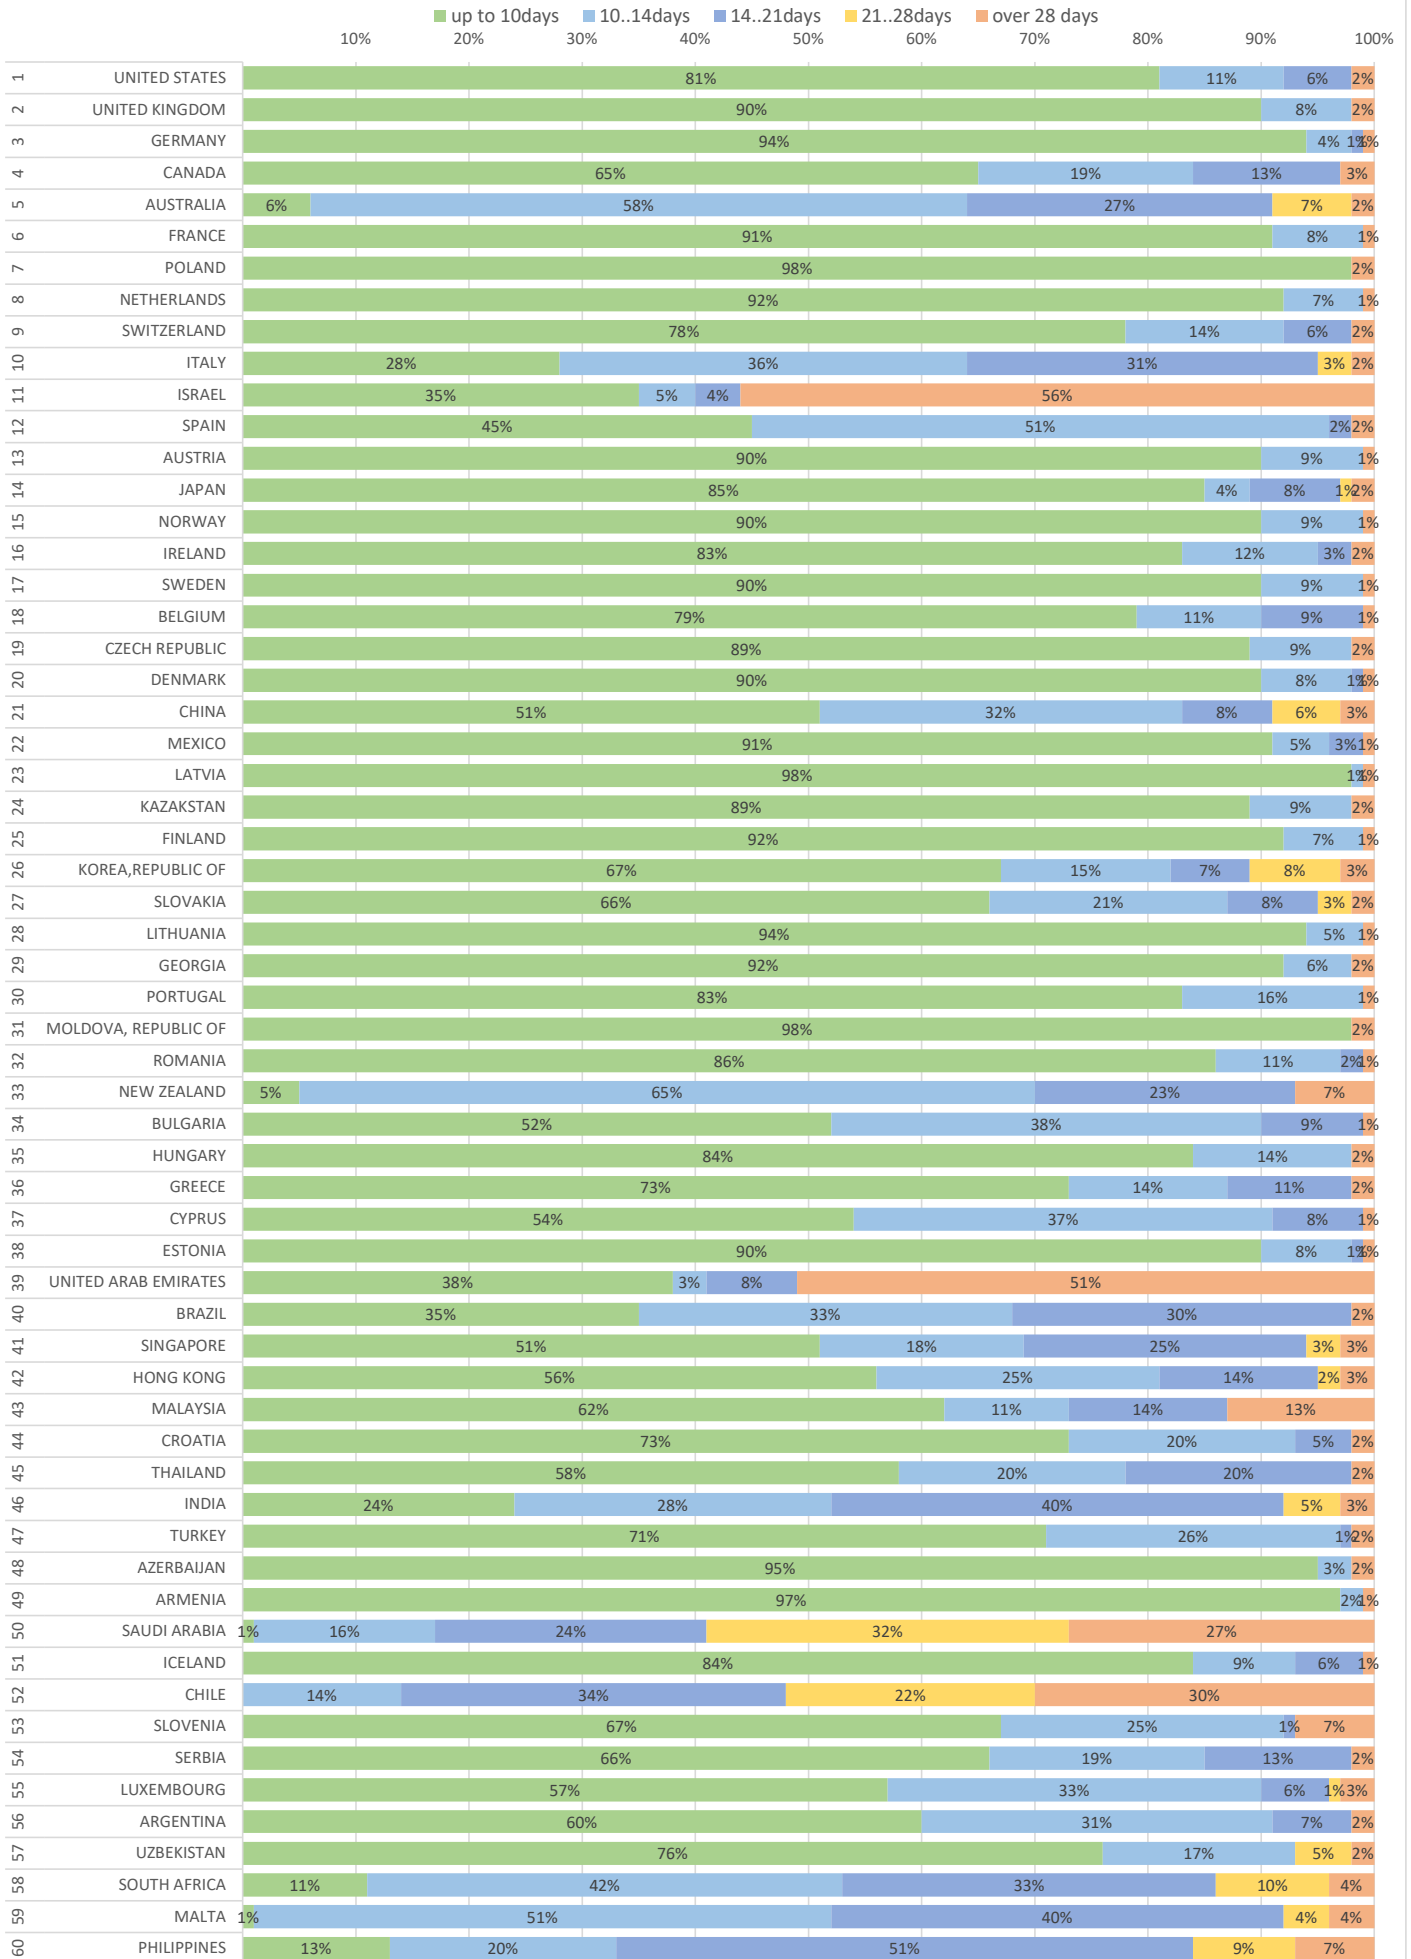

month  
MAR\_2026

PRODUCT  
PRIME and packets

time from receipt at the Ukrposhta post office to processing in the country of destination,  
taking into account all necessary customs formalities in Ukraine

month  
MAR\_2026

PRODUCT  
EMS

time from receipt at the Ukrposhta post office to processing in the country of destination,  
taking into account all necessary customs formalities in Ukraine

month  
MAR\_2026

PRODUCT  
parcels

time from receipt at the Ukrposhta post office to processing in the country of destination,  
taking into account all necessary customs formalities in Ukraine

month  
MAR\_2026

PRODUCT  
letters

*time from receipt at the Ukrposhta post office to processing in the country of destination,  
taking into account all necessary customs formalities in Ukraine*