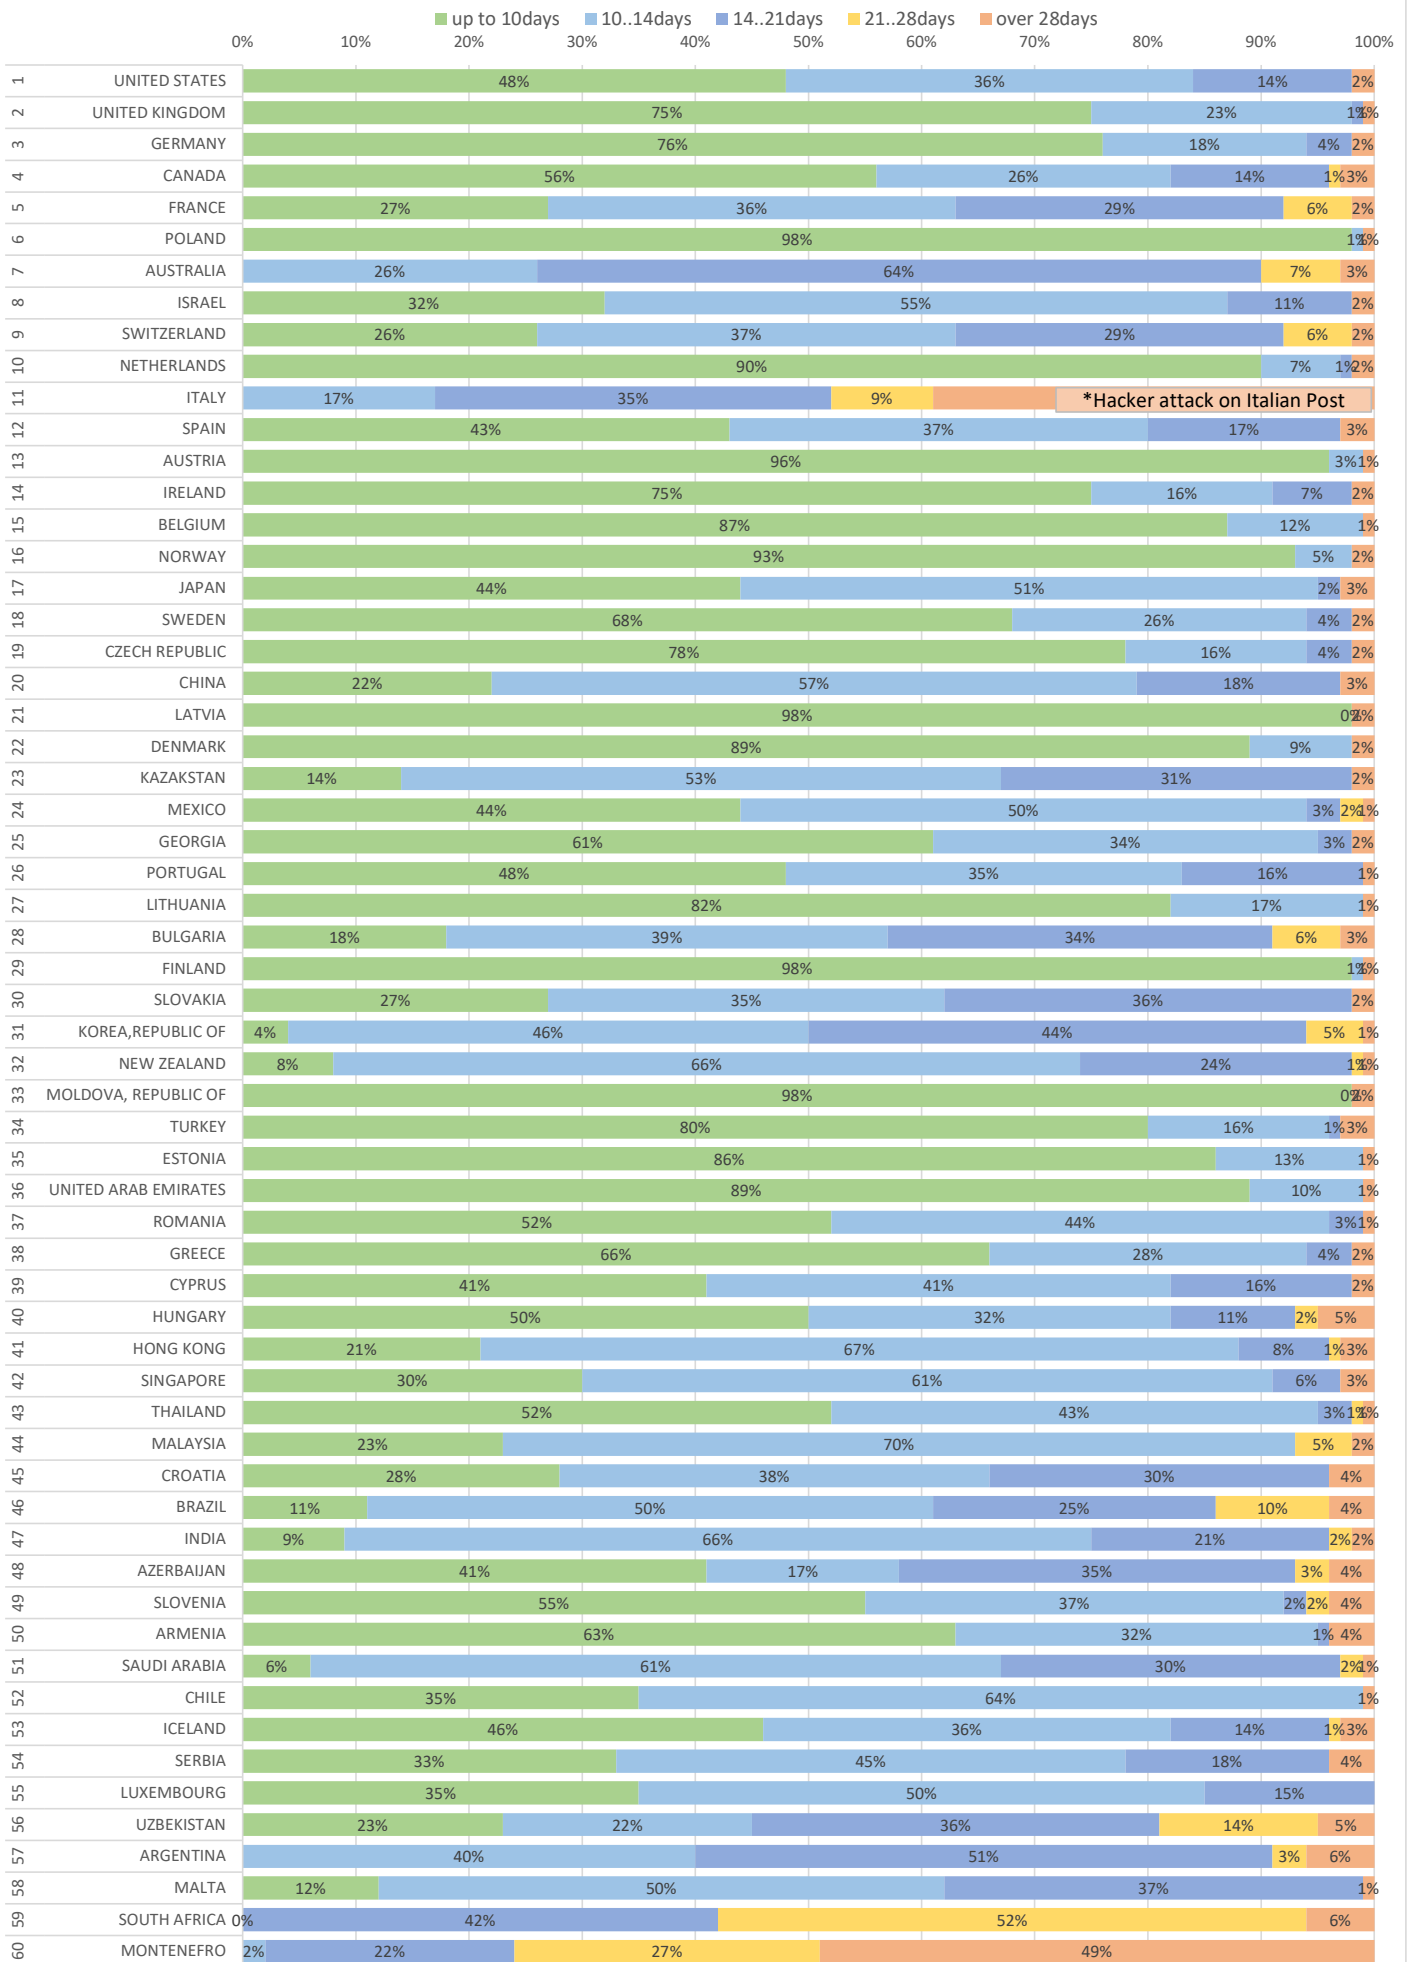

Product  
packets

From Ukrposhta post office to processing in the country of destination (All necessary customs formalities in Ukraine are taken into account here)

month  
JAN 2025

Product  
EMS

From Ukrposhta post office to processing in the country of destination (All necessary customs formalities in Ukraine are taken into account here)

month  
JAN 2025

Product  
parcel

From Ukrposhta post office to processing in the country of destination (All necessary customs formalities in Ukraine are taken into account here)

month  
JAN 2025

Product  
letters