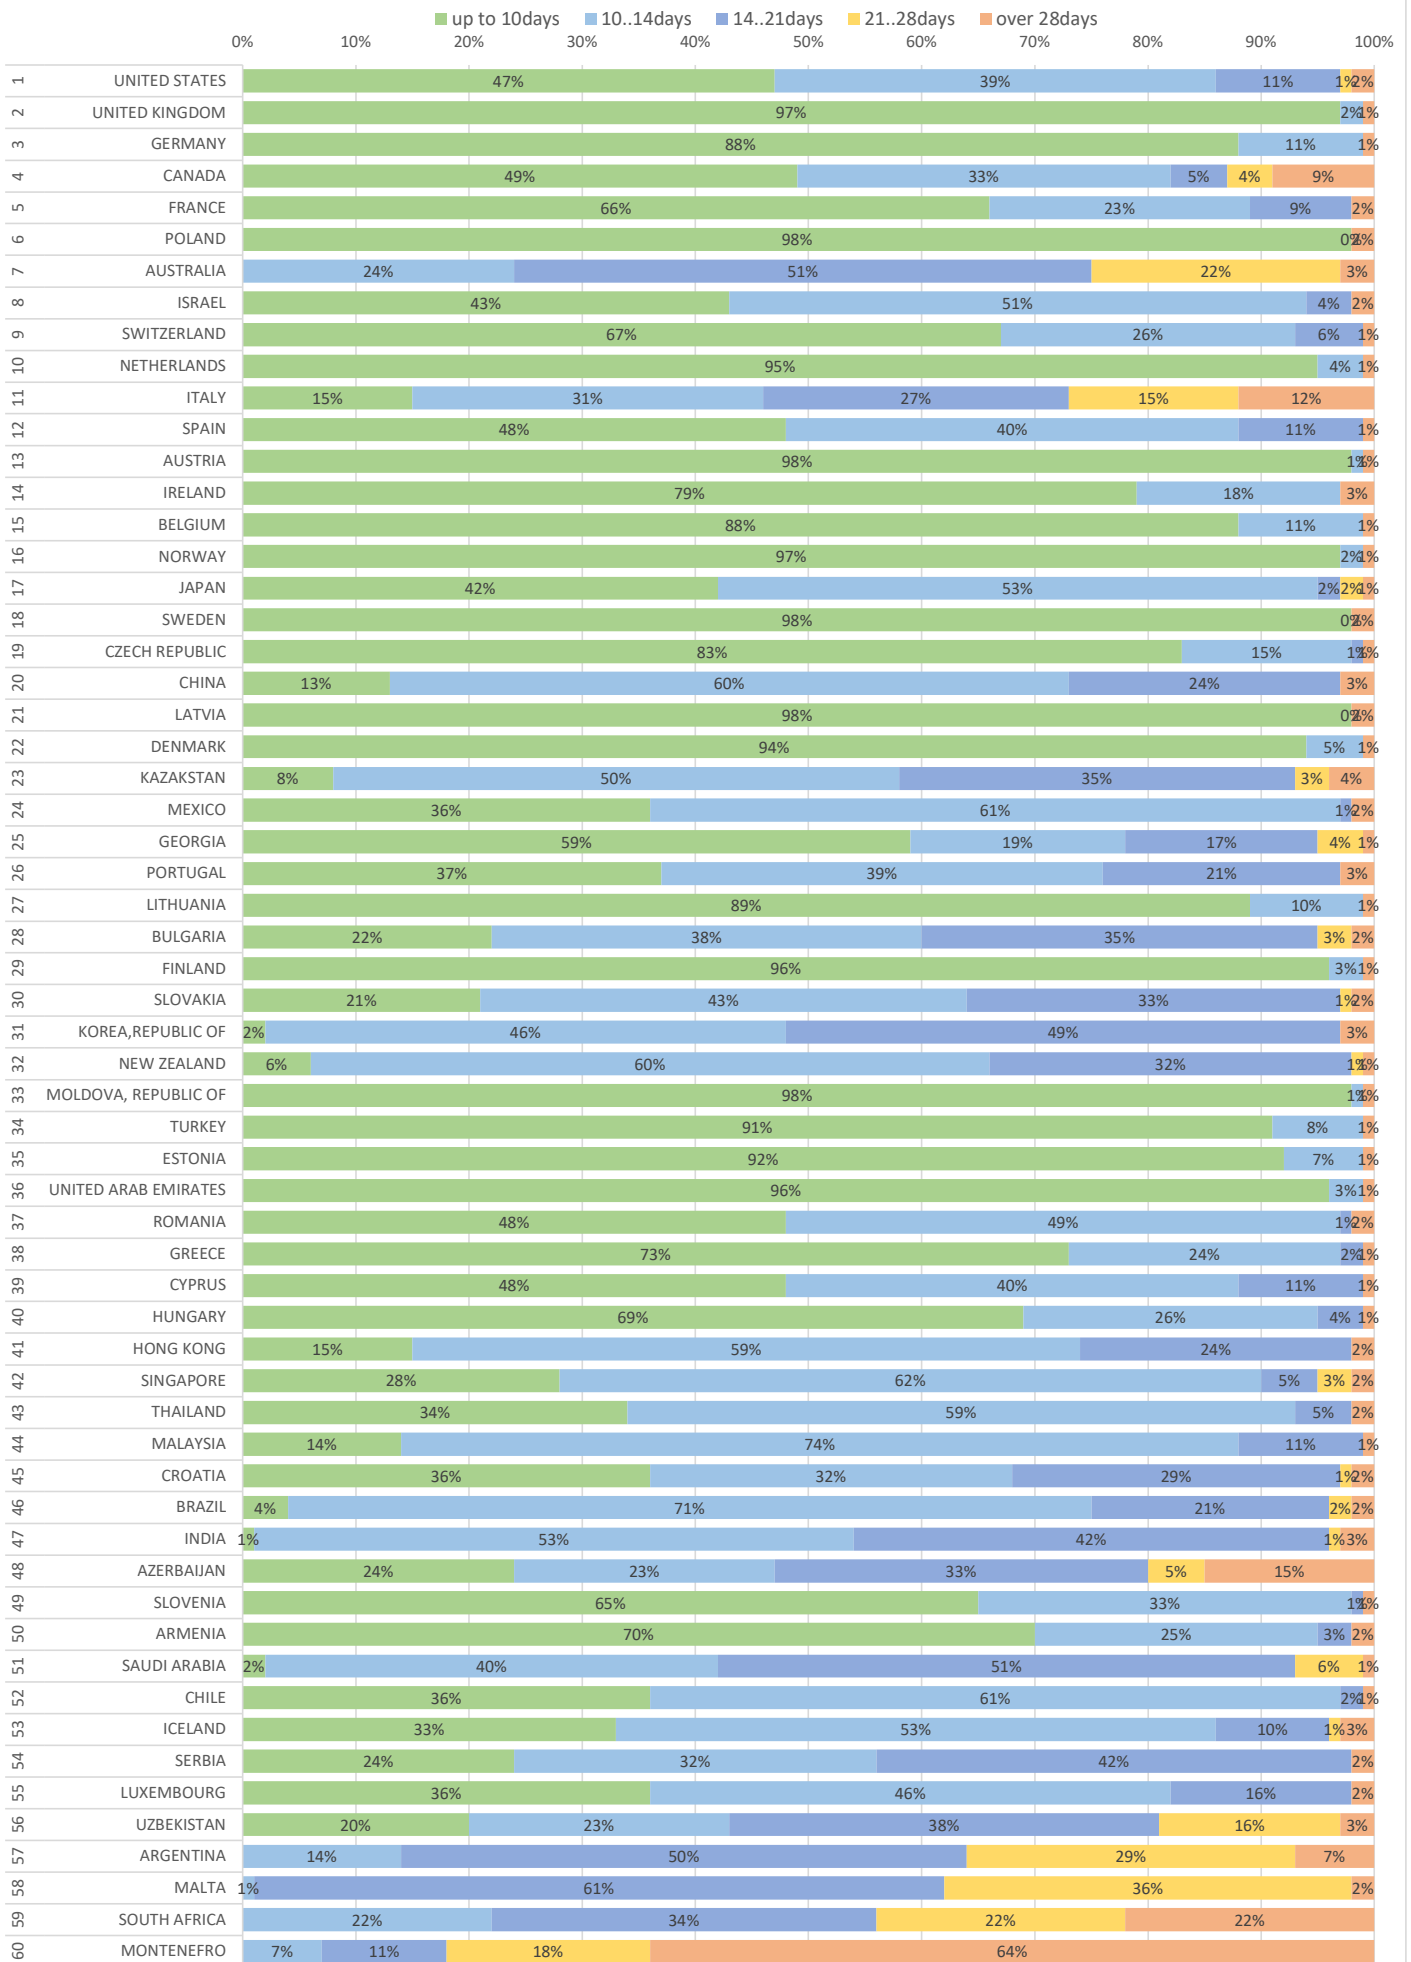

month
JAN 2025

Product
packets

From Ukrposhta post office to processing in the country of destination (All necessary customs formalities in Ukraine are taken into account here)