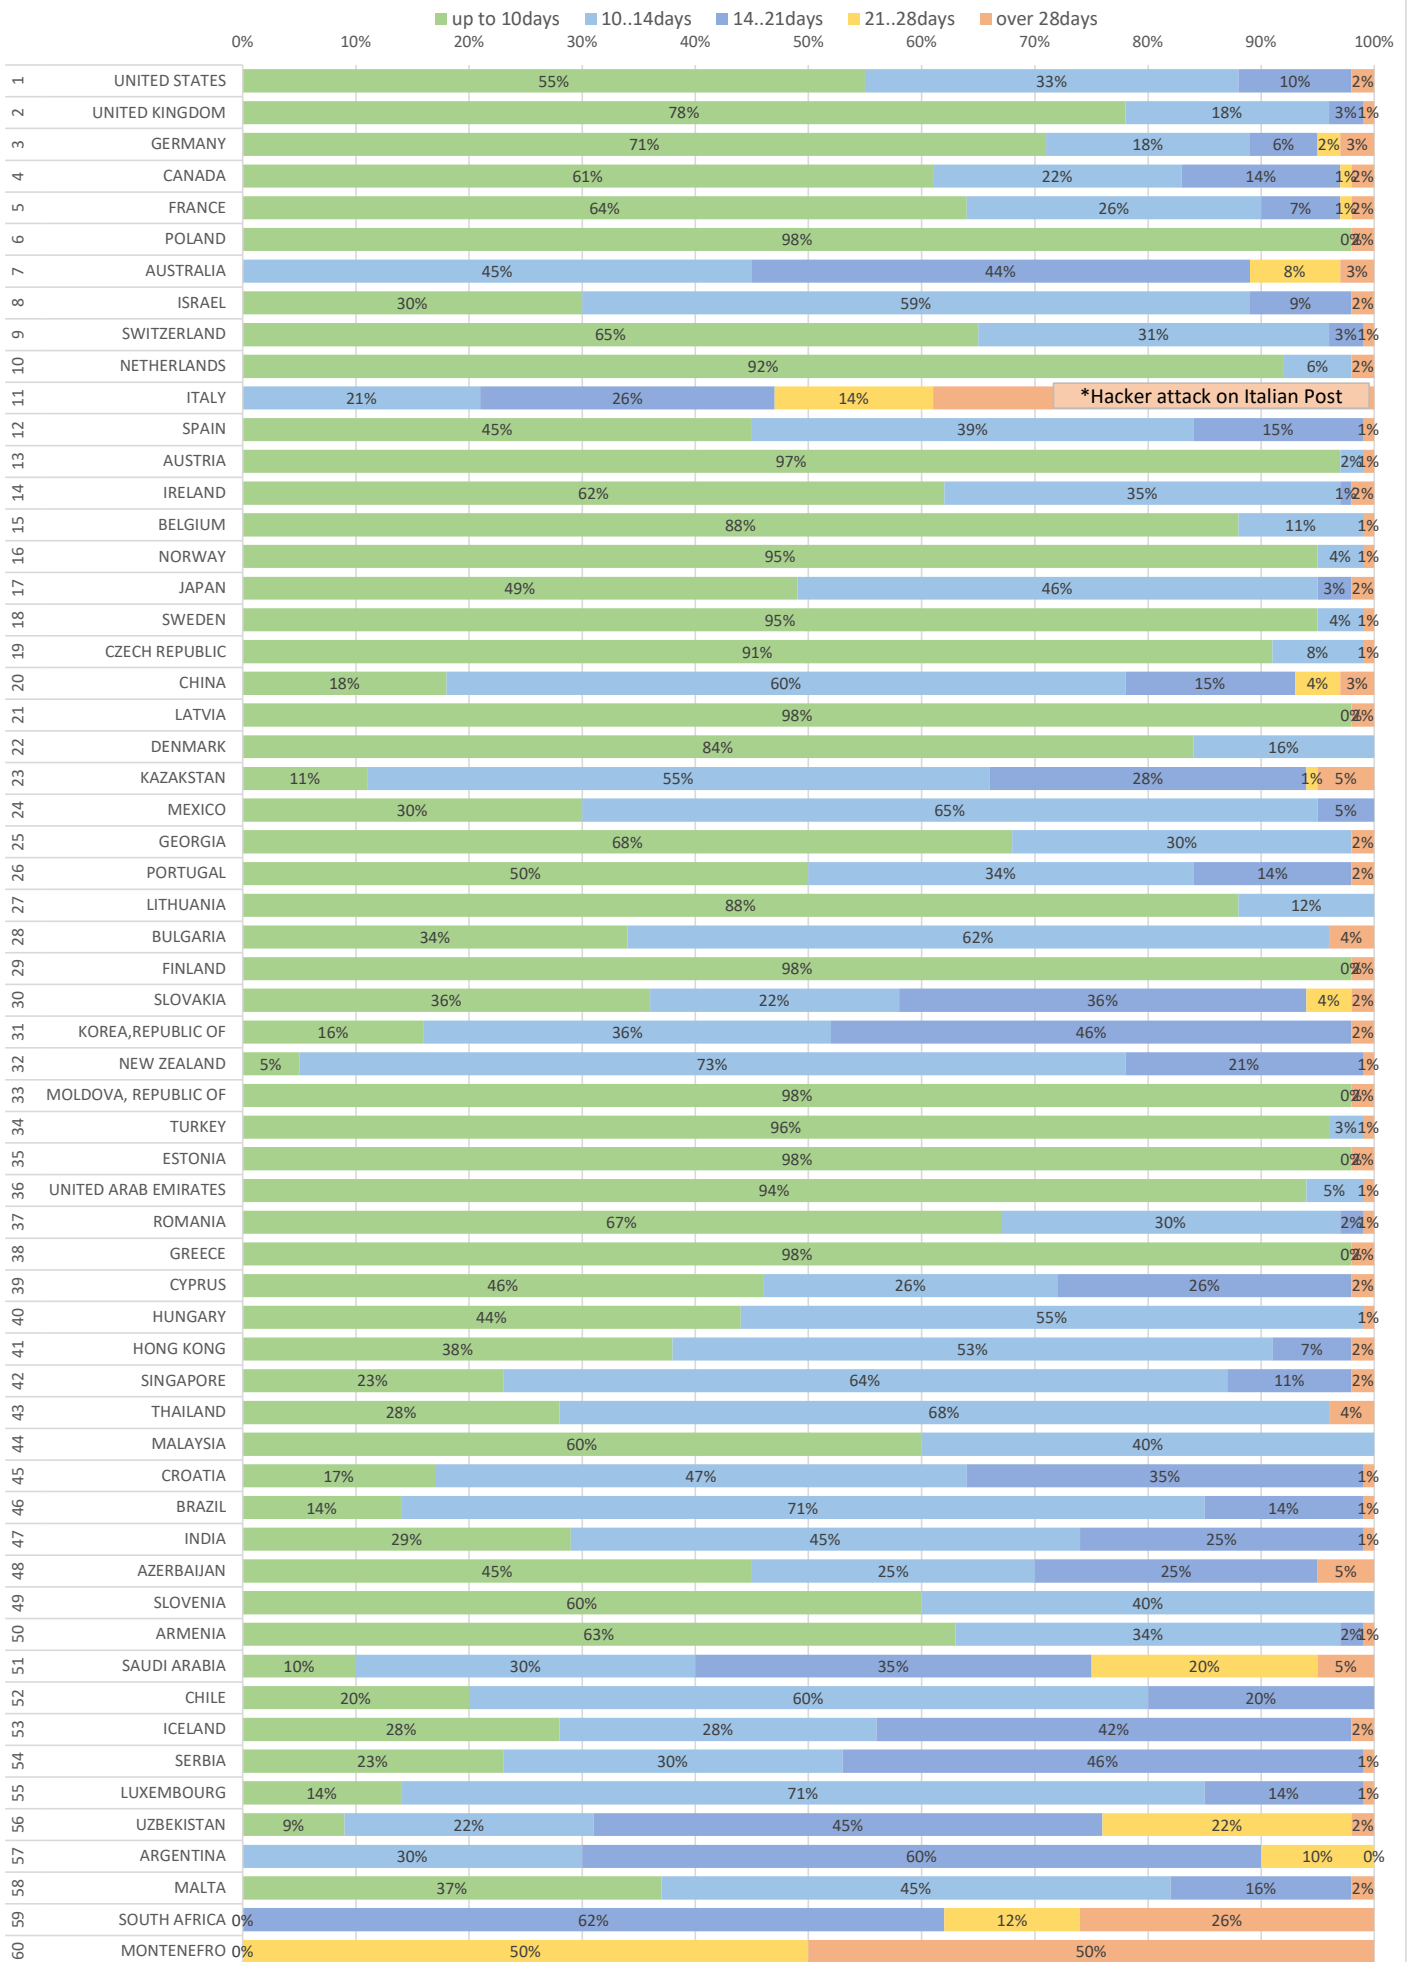

Product  
packets

From Ukrposhta post office to processing in the country of destination (All necessary customs formalities in Ukraine are taken into account here)

month  
JAN 2025

Product  
EMS

From Ukrposhta post office to processing in the country of destination (All necessary customs formalities in Ukraine are taken into account here)

month  
JAN 2025

Product  
parcel

From Ukrposhta post office to processing in the country of destination (All necessary customs formalities in Ukraine are taken into account here)

month  
JAN 2025

Product  
letters