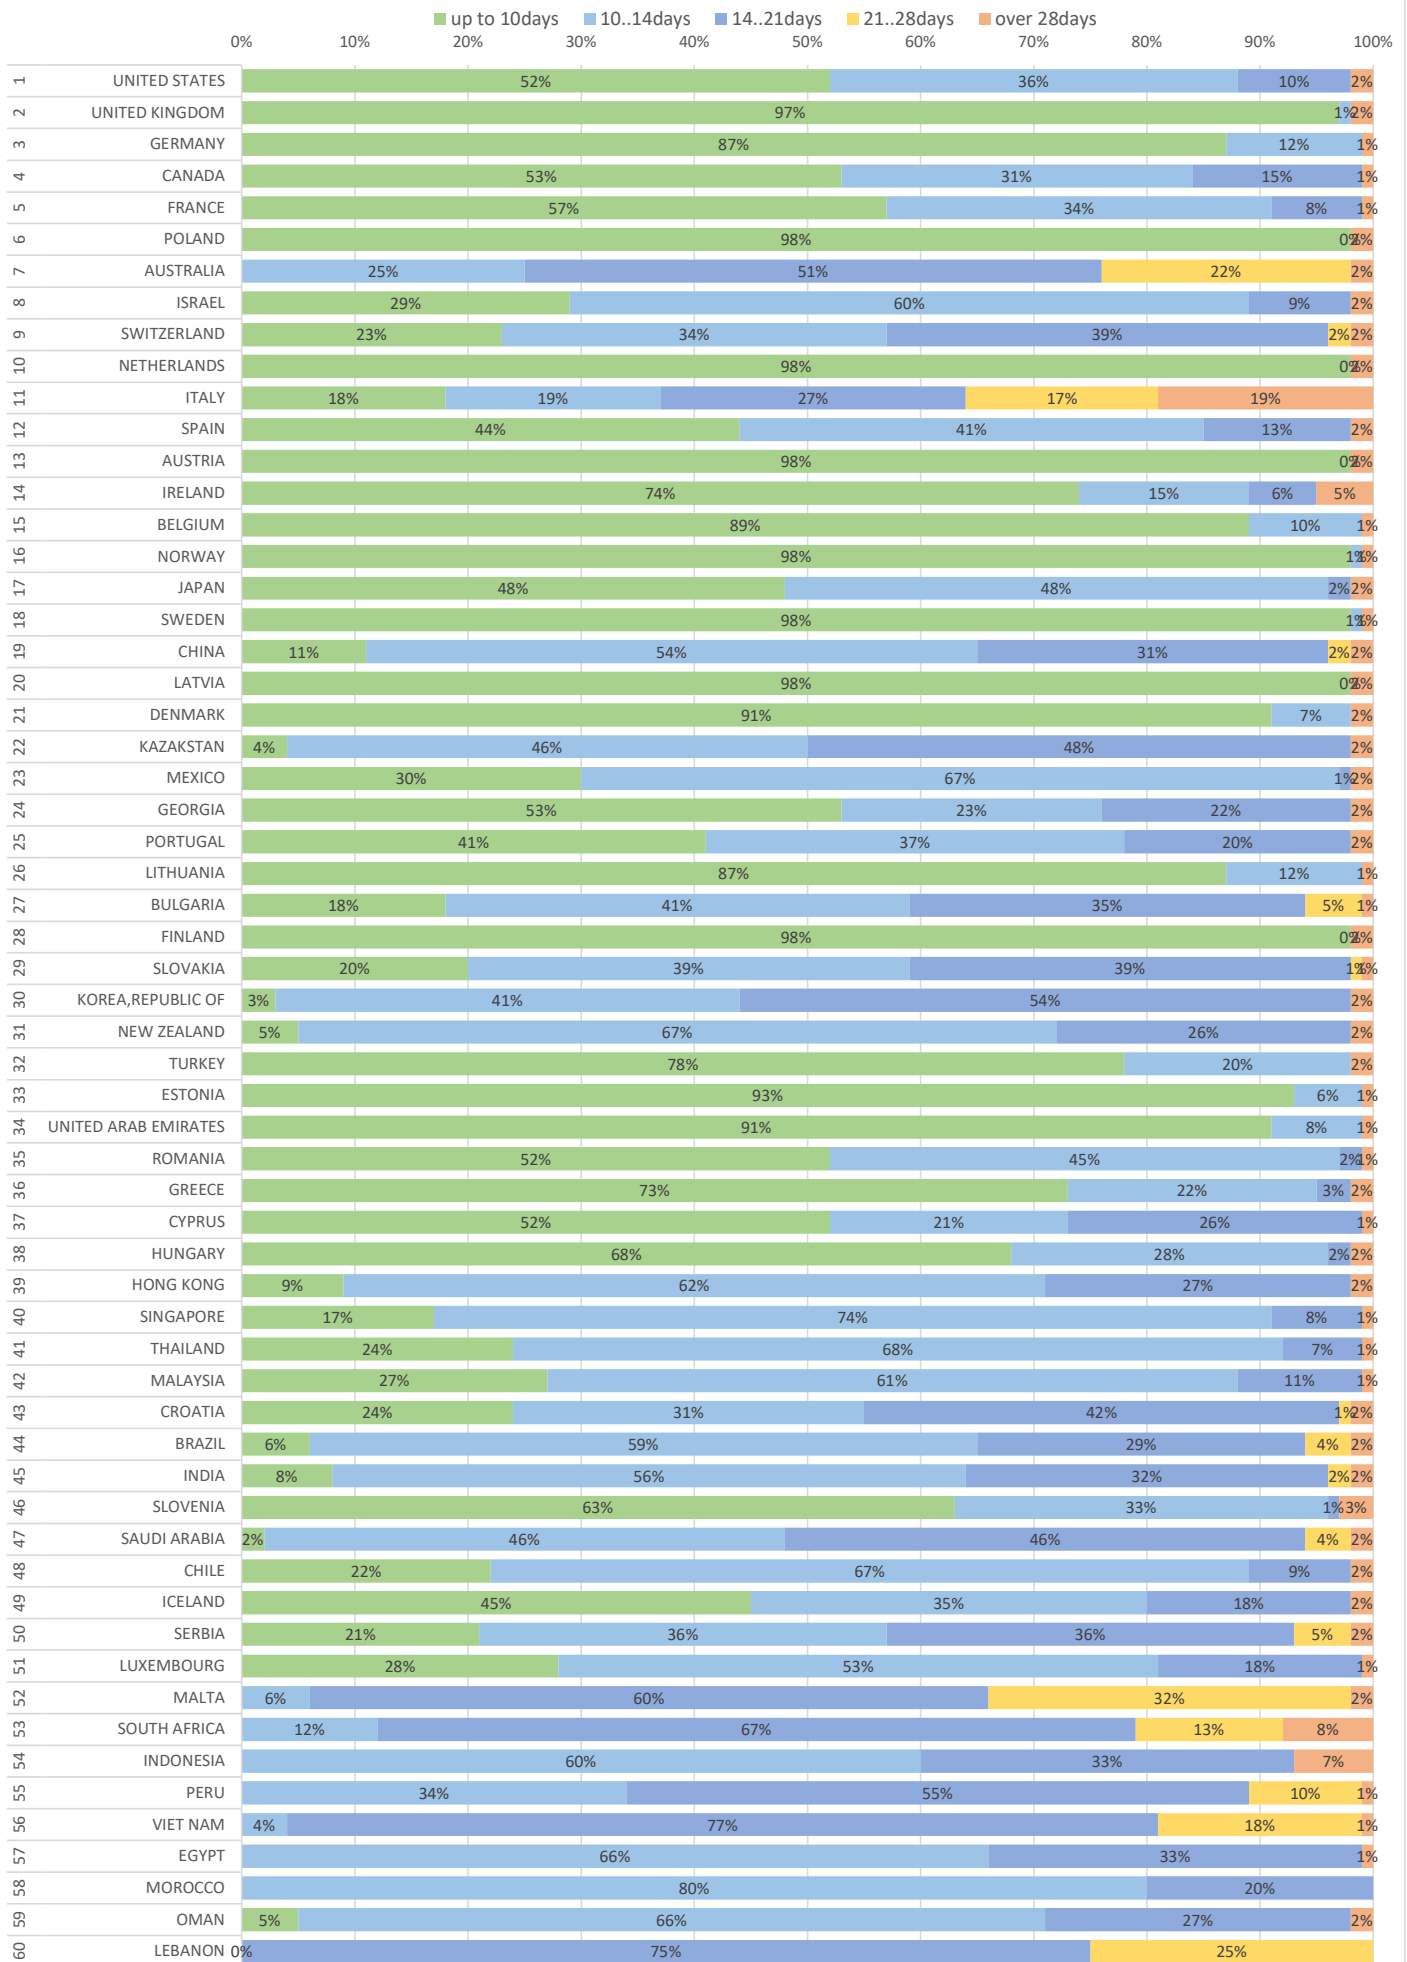

month  
JAN 2025

Product  
packets PRIME

From Ukrposhta post office to processing in the country of destination (All necessary customs formalities in Ukraine are taken into account here)

month  
JAN 2025

month  
JAN 2025

Product  
parcel

From Ukrposhta post office to processing in the country of destination (All necessary customs formalities in Ukraine are taken into account here)

month  
JAN 2025

Product  
letters